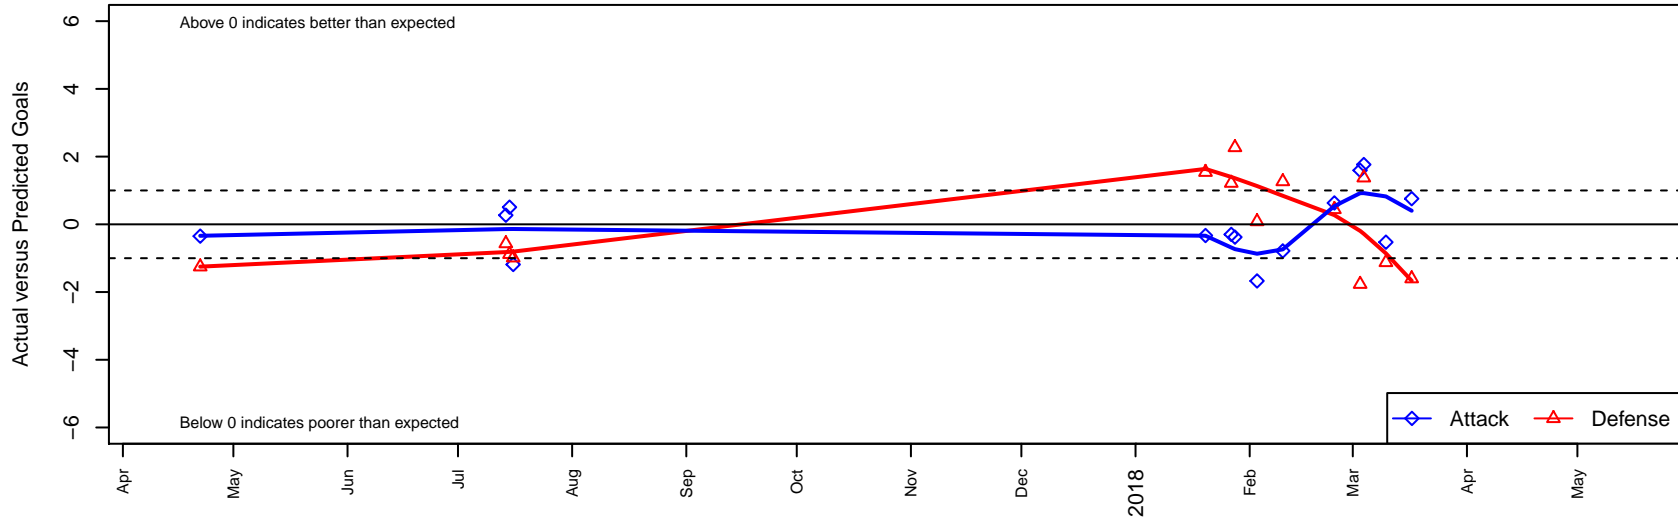

# Capital FC Timbers Red B99

Capital FC  
 Salem, OR  
 B99 total strength=1848  
 attack=45.5 defense=31.41  
 spr league = PTT Win B99 Premier  
 notes= Galacticos; Baez 2016

alt names used:  
 CAPITAL FC TIMBERS BOYS 1999 RED (OR)  
 Capital FC Timbers 99B Rust

Venues played:  
 2016 OYS State Cup B99  
 2017 Nike Crossfire Challenge Super Group U'  
 2017 PTT Winter B99 Premier

**Capital FC Timbers Red B99**  
 Dots are actual minus expected GF (blue circles) and GA (red triangles).  
 Blue line is smoothed change in attack strength. Red is smoothed change in defense strength.

**attack and defense variance (black dot)  
relative to other teams  
and top 10 in region**

**attack and defense rating  
relative to others at age  
and all opponents in last 13 months**

**Performance relative to 13 month average**