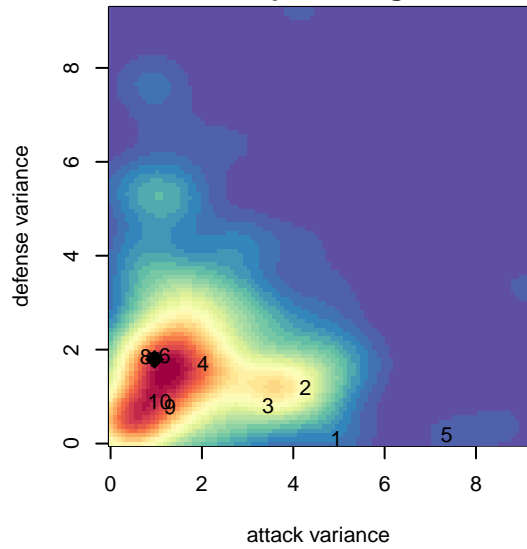

# Capital FC Timbers Red B99

Capital FC  
 Salem, OR  
 B99 total strength=1848  
 attack=45.5 defense=31.41  
 spr league = PTT Win B99 Premier  
 notes= Galacticos; Baez 2016

alt names used:  
 CAPITAL FC TIMBERS BOYS 1999 RED (OR)  
 Capital FC Timbers 99B Rust

Venues played:  
 2016 OYS State Cup B99  
 2017 Nike Crossfire Challenge Super Group U'  
 2017 PTT Winter B99 Premier

**Capital FC Timbers Red B99**  
 Dots are actual minus expected GF (blue circles) and GA (red triangles).  
 Blue line is smoothed change in attack strength. Red is smoothed change in defense strength.

**attack and defense variance (black dot)  
relative to other teams  
and top 10 in region**

**attack and defense rating  
relative to others at age  
and all opponents in last 13 months**

**Performance relative to 13 month average**